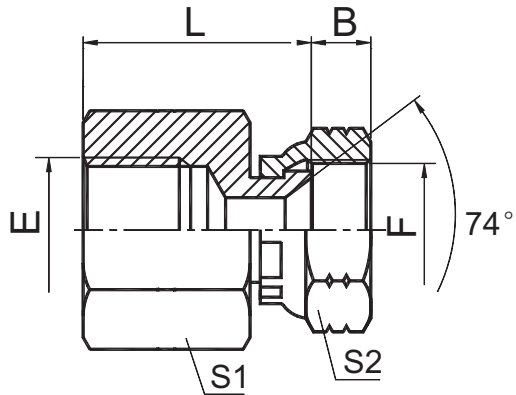

过渡接头 ADAPTER

7BJ-S

英管内螺纹 / JIC 内螺纹 74° 内锥
BSP FEMALE / JIC FEMALE 74° SEAT

代号 PART NO.	螺纹 THREAD		尺寸 DIMENSIONS						
	E	F			B	L	S1	S2	
7BJ-04-05S	G1/4"X19	1/2"X20			9.5	29.5	19	17	
7BJ-04S	G1/4"X19	7/16"X20			9	29	19	17	
7BJ-06S	G3/8"X19	9/16"X18			10.5	32.5	22	19	
7BJ-08-10S	G1/2"X14	7/8"X14			13	40	27	27	
7BJ-08S	G1/2"X14	3/4"X16			11	39.5	27	24	
7BJ-12S	G3/4"X14	1.1/16"X12			15	42	36	32	
7BJ-16S	G1"X11	1.5/16"X12			16	47.5	41	41	
7BJ-20S	G1.1/4"X11	1.5/8"X12			17	51	50	50	
7BJ-24S	G1.1/2"X11	1.7/8"X12			20	53	55	55	